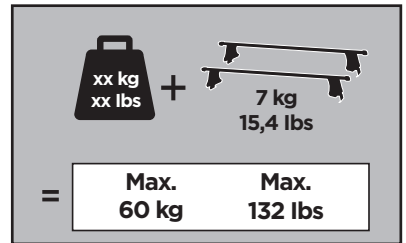

Thule Rapid System Kit 1130

> Instructions

FIAT Multipla, 5-dr MPV, 99-01, 02-04, 05-10

ISO 11154-E

141130

C.20160926
519-1130-02

Bring your life
thule.com